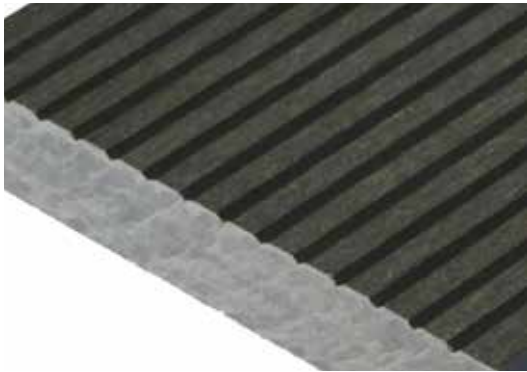

From our **rot free** decking to the security of our **low maintenance** product range, we offer reliability throughout.

Timco Wood decking is proven to be easy to install.
You can do it by yourself!

If you like the perfect mix of modern day style and tradition then our **HERITAGE DECKING BOARDS** are professionally engineered for you

DRIFTWOOD

CEDAR

OAK FUSION

Grey

Ebony

Teak

Redwood

TIMCO WOOD also provides...